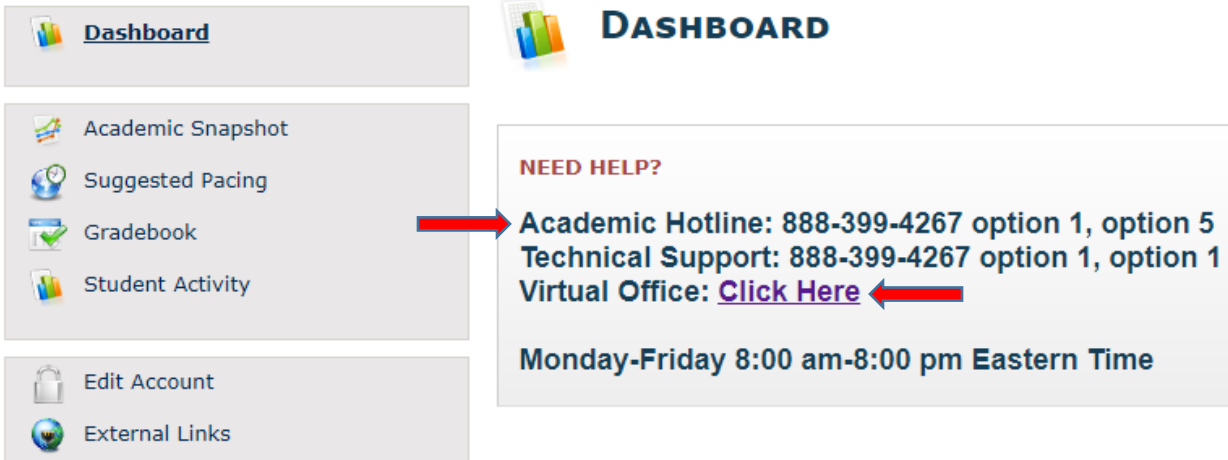

Need help? Call the Academic Hotline at 888-399-4267