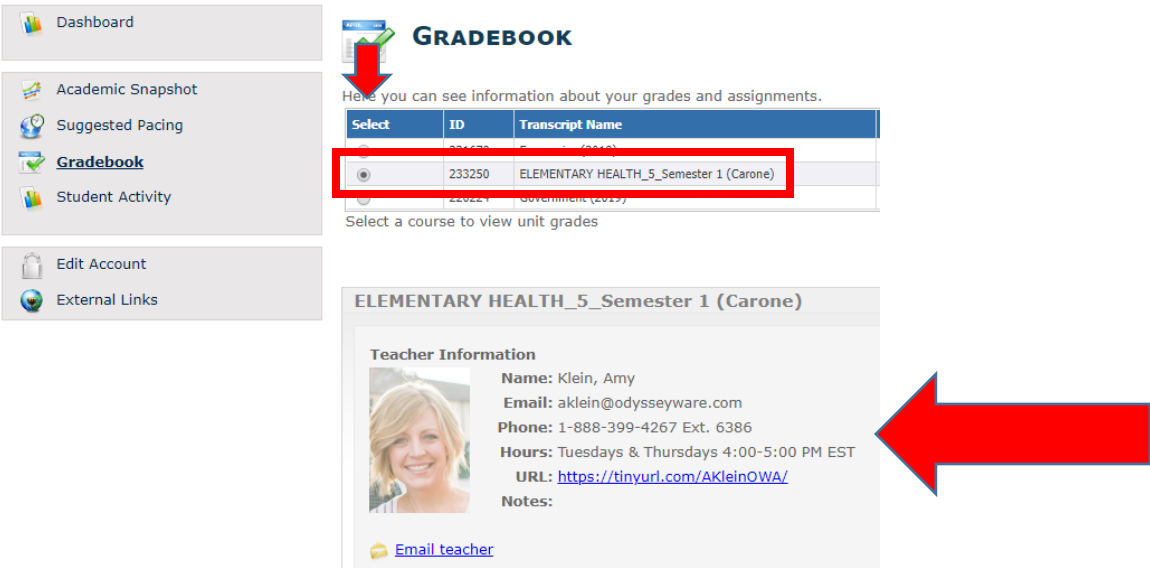

Use the information in the Gradebook on your Dashboard to find teachers' emails, phone numbers, office hours, and Virtual Office links.

Click the Gradebook tab on the Dashboard.

Select the course where you need help to view the teacher's contact information.