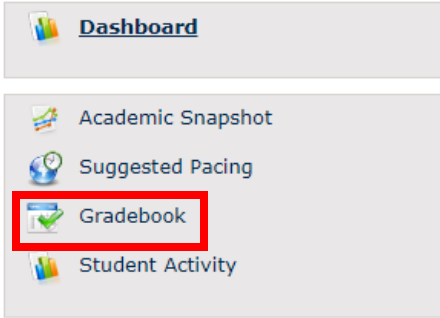

Use the information in the Gradebook on your Dashboard to find teachers' emails, phone numbers, office hours, and Virtual Office links.

Click the Gradebook tab on the Dashboard.

Select the course where you need help to view the teacher's contact information.