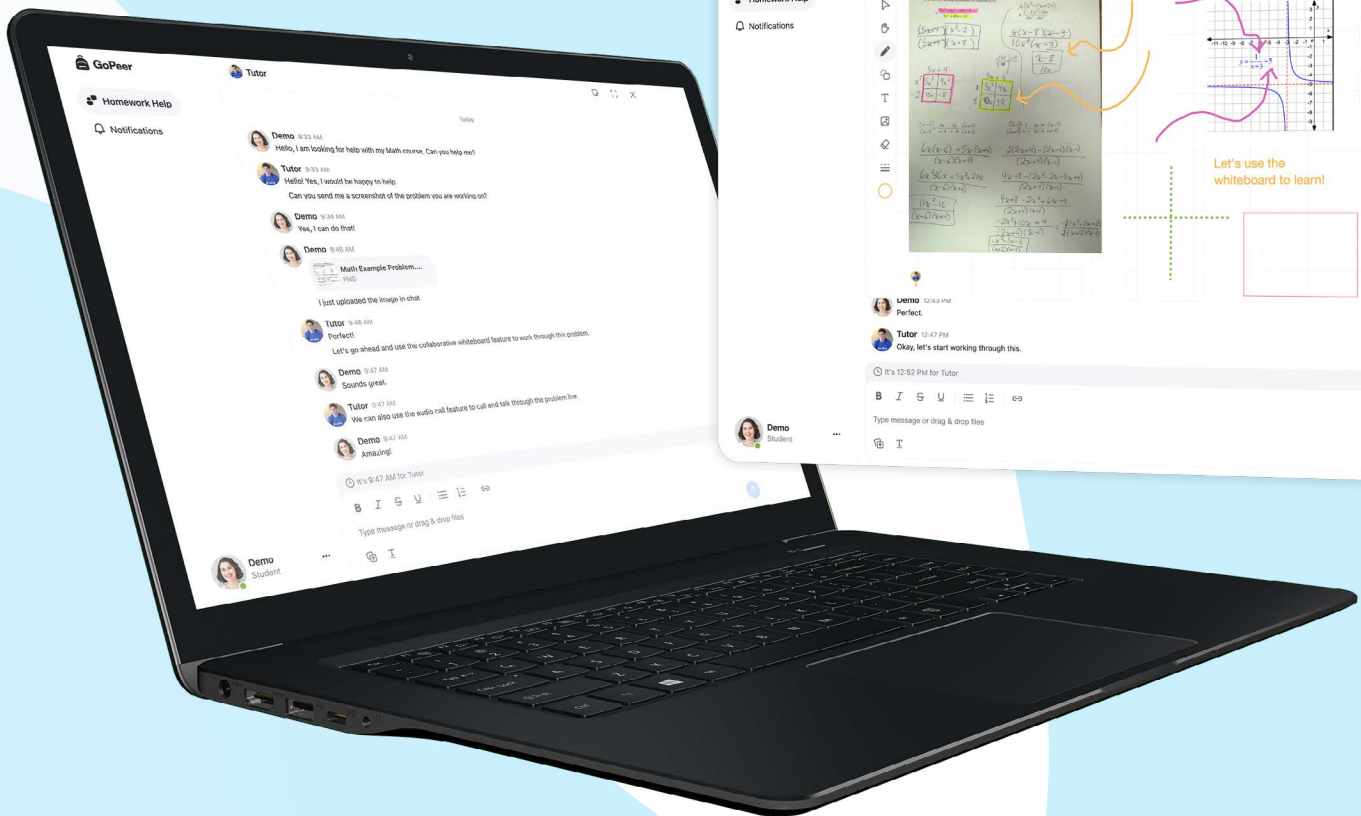

- Expert tutors use interactive whiteboards and chat tools to help students visualize concepts

- Students click on the “Chat with a Tutor” button directly within their lesson to contact an on-demand tutor

Expert tutoring sessions help students improve understanding by:

- Assessing their current conceptual understanding based on course progress
- Encouraging interaction with the tutoring whiteboard — students can free write, type, insert shapes, and upload images
- Saving past chats for student review